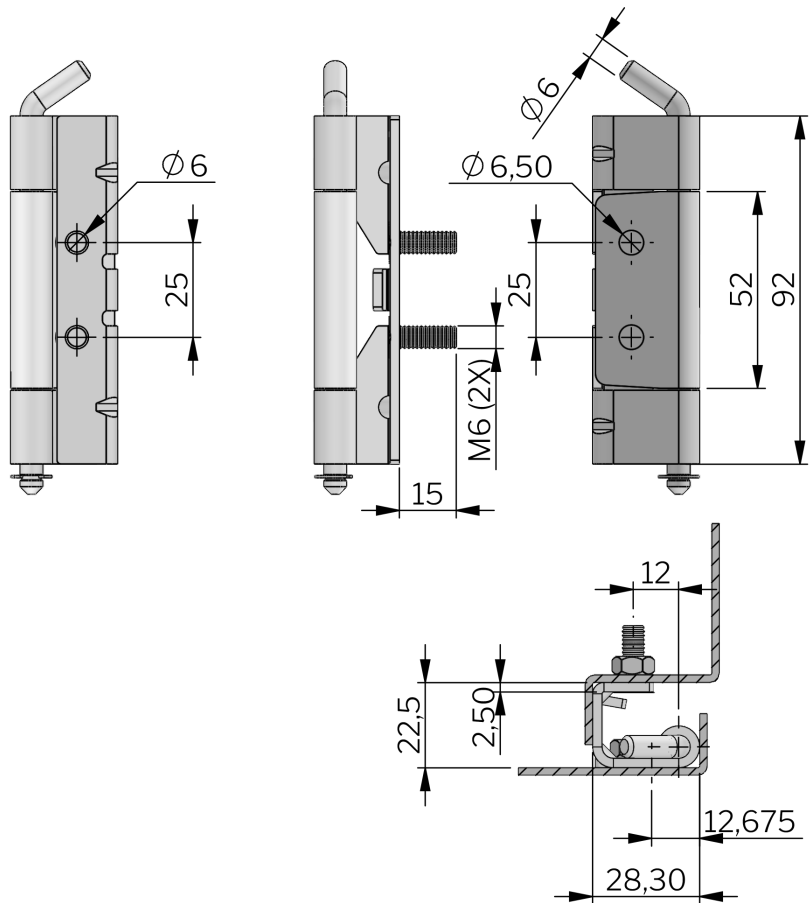

CONCEALED HINGE 120°

Concealed hinge with frame part equipped with M6 studs for assembly. The door part is mounted on weld-on studs. Universal right and left mounting.

MATERIAL

Hinge: Steel, zinc plated

Pin: Steel, zinc plated

RELATED PRODUCTS

Similar products: 3-094, 3-095, 3-096, 3-090

Use the Index Code at industrilas.com

P/N	Description
312122	Concealed hinge