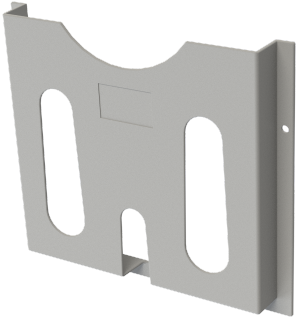

# DRAWING POCKET

Drawing pocket for A4-documents. Self-adhesive - or mounted with screws through 6 mm holes. Made from impact resistant plastic and the standard colour is grey. Imprinted company logotype, as well as other colours, are available on request.

**MATERIAL**

**Pocket:** Polystyrene, grey

P/N

566005