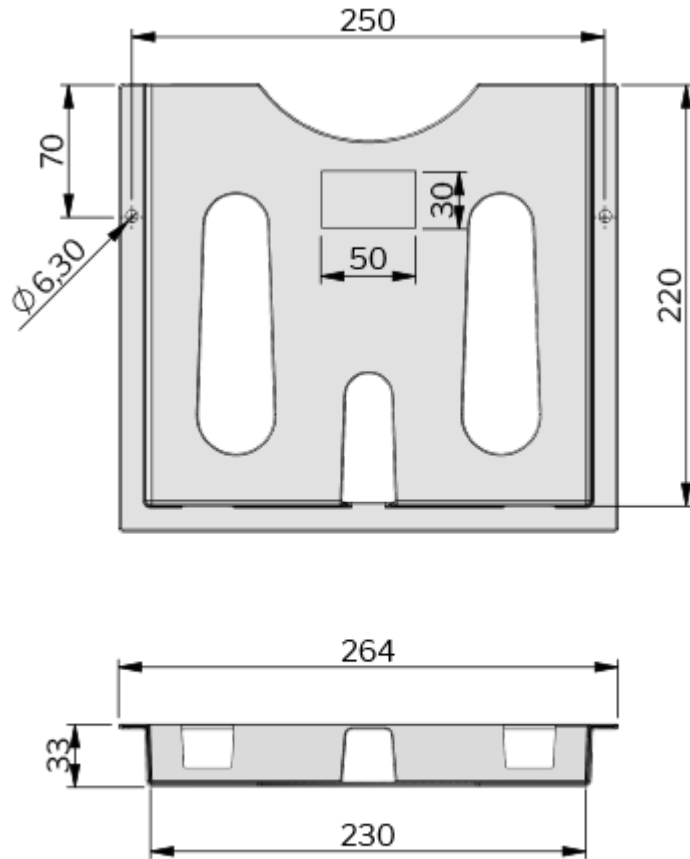

# DRAWING POCKET

Drawing pocket for A4-documents. Self-adhesive - or mounted with screws through 6 mm holes. Made from impact resistant plastic and the standard colour is grey. Imprinted company logotype, as well as other colours, are available on request.

**MATERIAL**

**Pocket:** Polystyrene, grey

P/N

566005