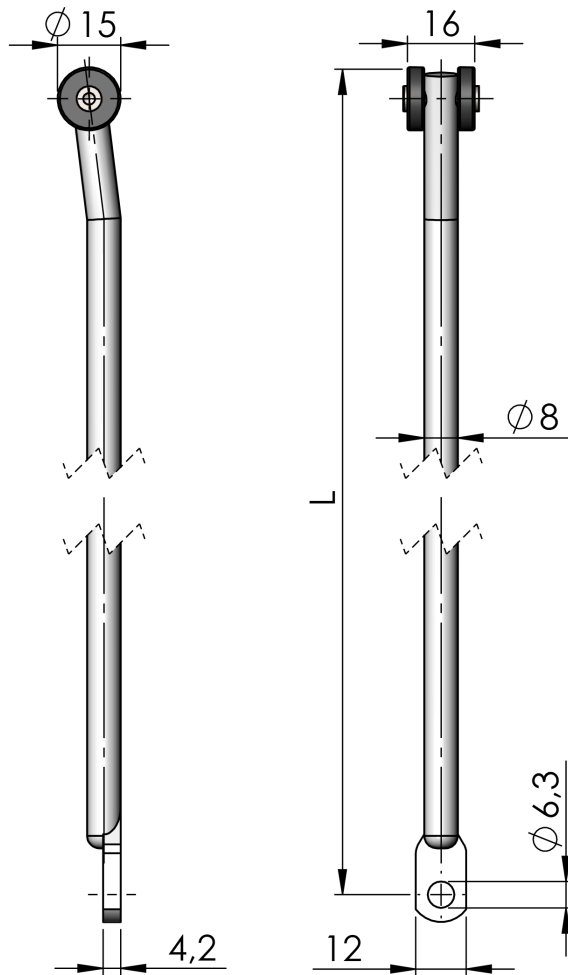

ROUND RODS WITH LOOP 15 MM ROLLERS (R-L) SS 304

Round \varnothing 8 mm rod with 15 mm roller, for handles and latches with multi-point cams. Rod model R-L has a stamped, flat end with an eye. The length L in the drawing is the total length from the center of the eye to the end of the roller.

This product is delivered in custom lengths and is available on request only.

MATERIAL

Rod: Stainless steel 304
Roller: Glass fibre reinforced polyamide (PA6GF30)

RELATED PRODUCTS

Other materials: 2-541
Use the Index Code at industrilas.com

P/N	Description	Type
283020-LLLL	LLLL = Length in mm	Rod R-L